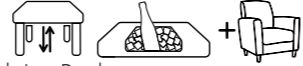

Set includes:

- 1 x Sofa
- 1 x Rising Table with Ice Bucket
- 2 x Armchairs
- 2 x Footstools/Seats

B. Oxford Corner Dining Set

Set includes:

- 1 x Corner Sofa
- 1 x Rising Table with Ice Bucket
- 3 x Footstools/Seats
- (optional armchair available)