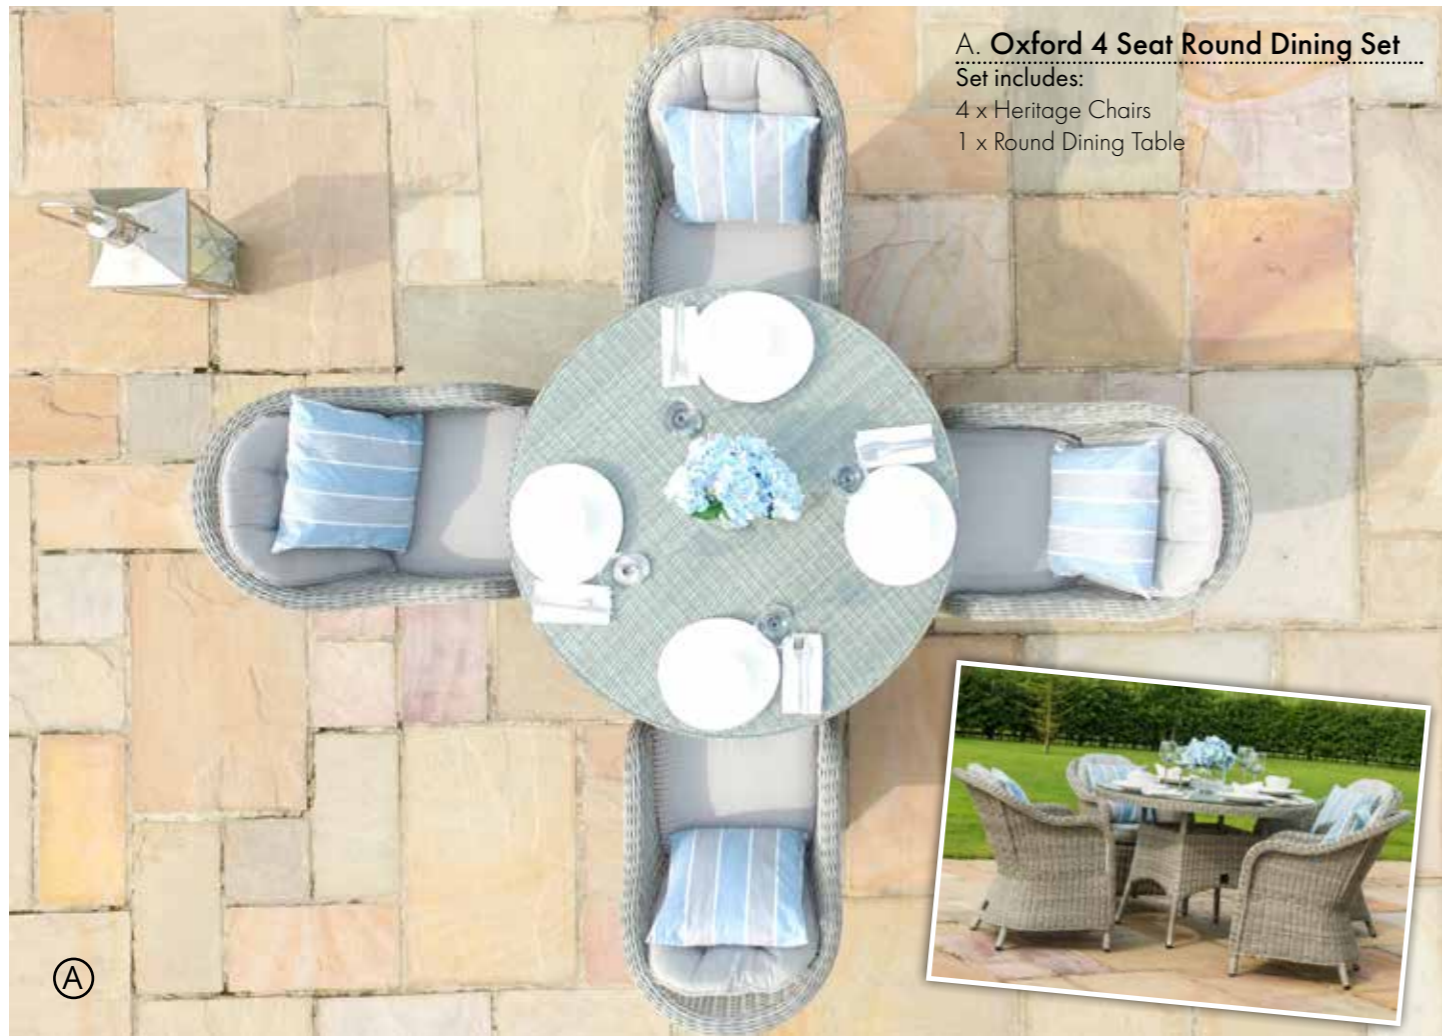

C. Oxford 6 Seat Oval Venice Dining Set

Set includes:
 6 x Venice Chairs  + 
 1 x Oval Ice Bucket Dining Table
 1 x Lazy Susan
 (Standard table also available)

(B)

(C)

A. Oxford 4 Seat Round Dining Set

Set includes:
 4 x Heritage Chairs
 1 x Round Dining Table