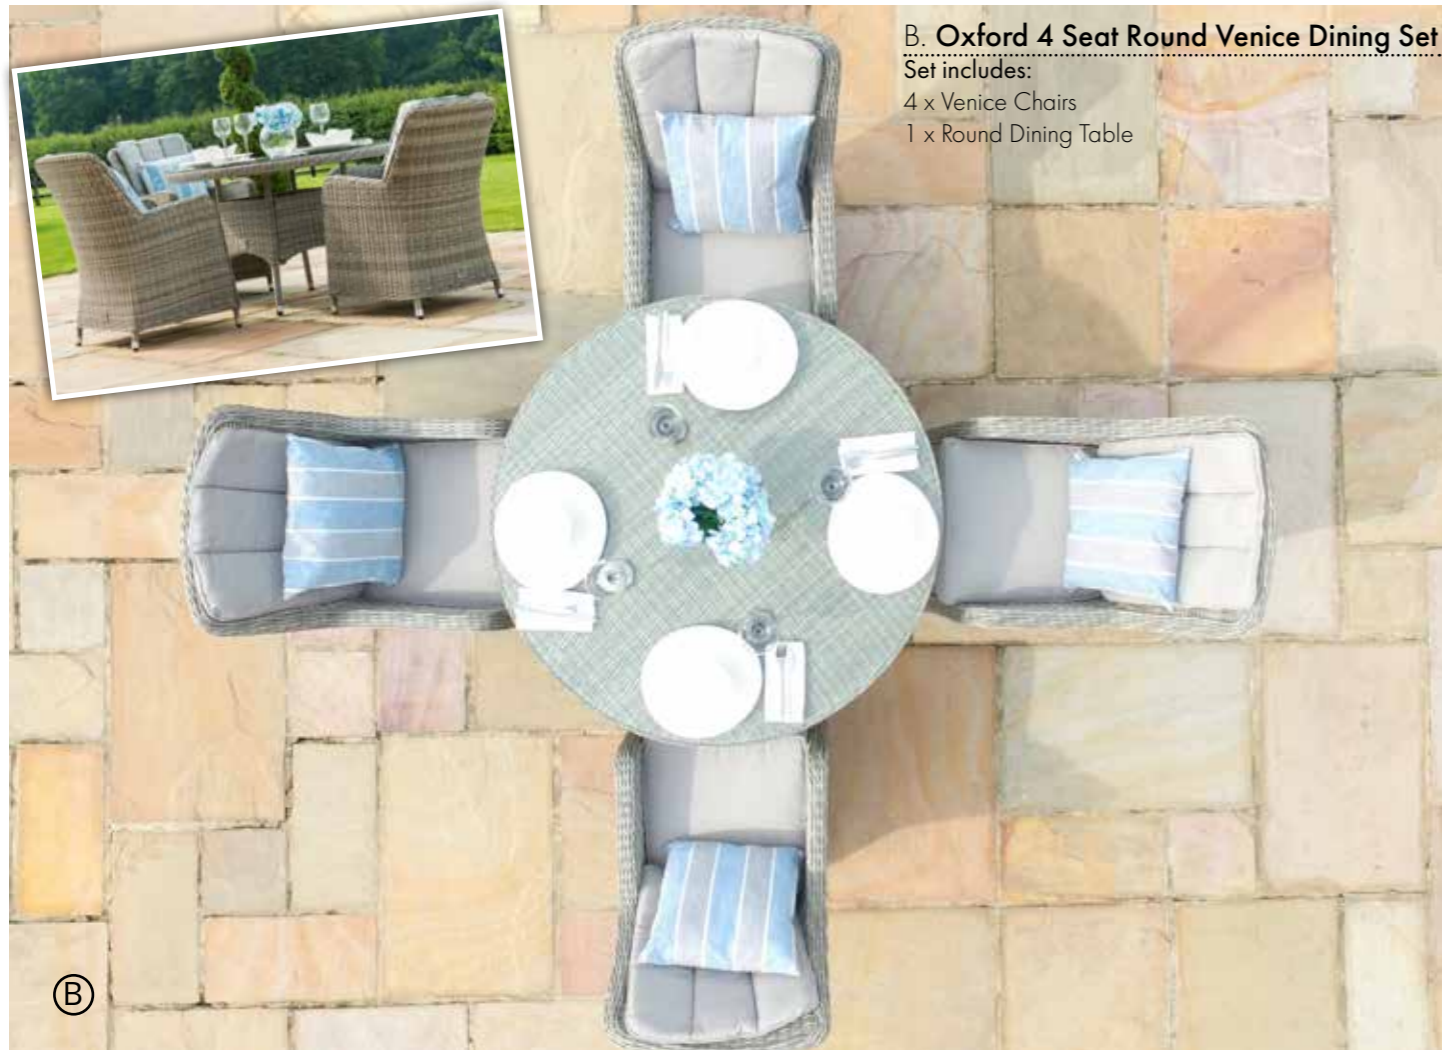

B. Oxford 4 Seat Round Venice Dining Set

Set includes:
4 x Venice Chairs
1 x Round Dining Table

Ⓑ